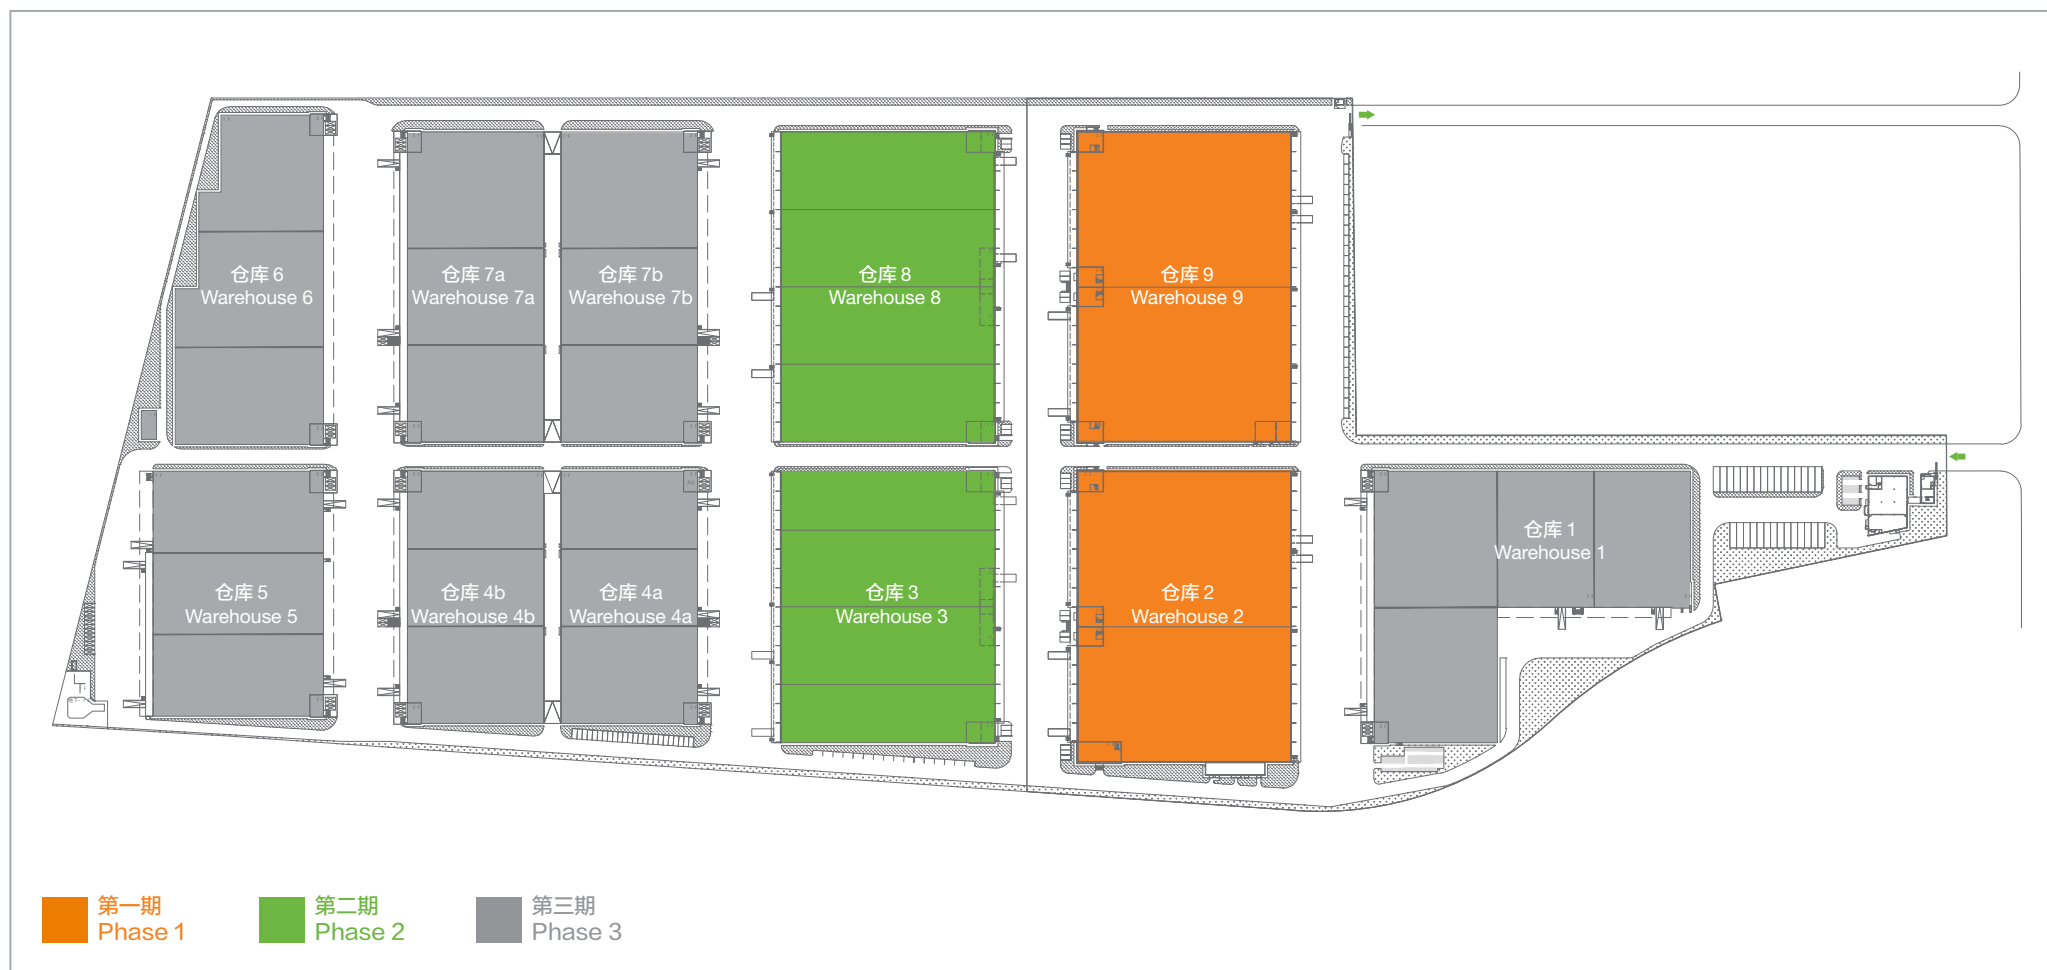

嘉民西青物流中心+

GOODMAN XIQING LOGISTICS PARK

平面图 SITE PLAN

免责声明 Disclaimer

本文件系由嘉民集团（包括嘉民亚洲有限公司，嘉民管理咨询（北京）有限公司，嘉民管理咨询（上海）有限公司，嘉民中国有限公司，嘉民日本有限公司及其关联公司）出具。其内容仅供一般参考，并不应作为投资意见、证券投资意见或专业意见被援引、使用或依赖。在做任何有关投资或理财需求的决定前，请征询独立专业意见。过去之表现不应视为未来业绩之参考。本文件并非对认购或购买证券或其他金融产品的要约或邀请。对于在美国或任何司法管辖区且依据其法律或法规限制或禁止从事证券出售要约活动的，本文件并不构成证券出售之要约。This document has been prepared by Goodman Group (which includes Goodman Asia Limited, Goodman Management Consulting (Beijing) Co., Limited, Goodman Management Consulting (Shanghai) Co., Limited, Goodman China Limited, Goodman Japan Limited and their affiliates). The information in this document is for general information only. It is not intended as investment, securities or professional advice and must not be relied upon as such. You should obtain independent professional advice prior to making any decisions relating to your investment or financial needs. Past performance is no indication of future performance. This document is not an offer or invitation for subscription or purchase of securities or other financial products. It does not constitute an offer of securities for sale in the United States or any other jurisdiction where such an action may be restricted or prohibited by law or regulation.