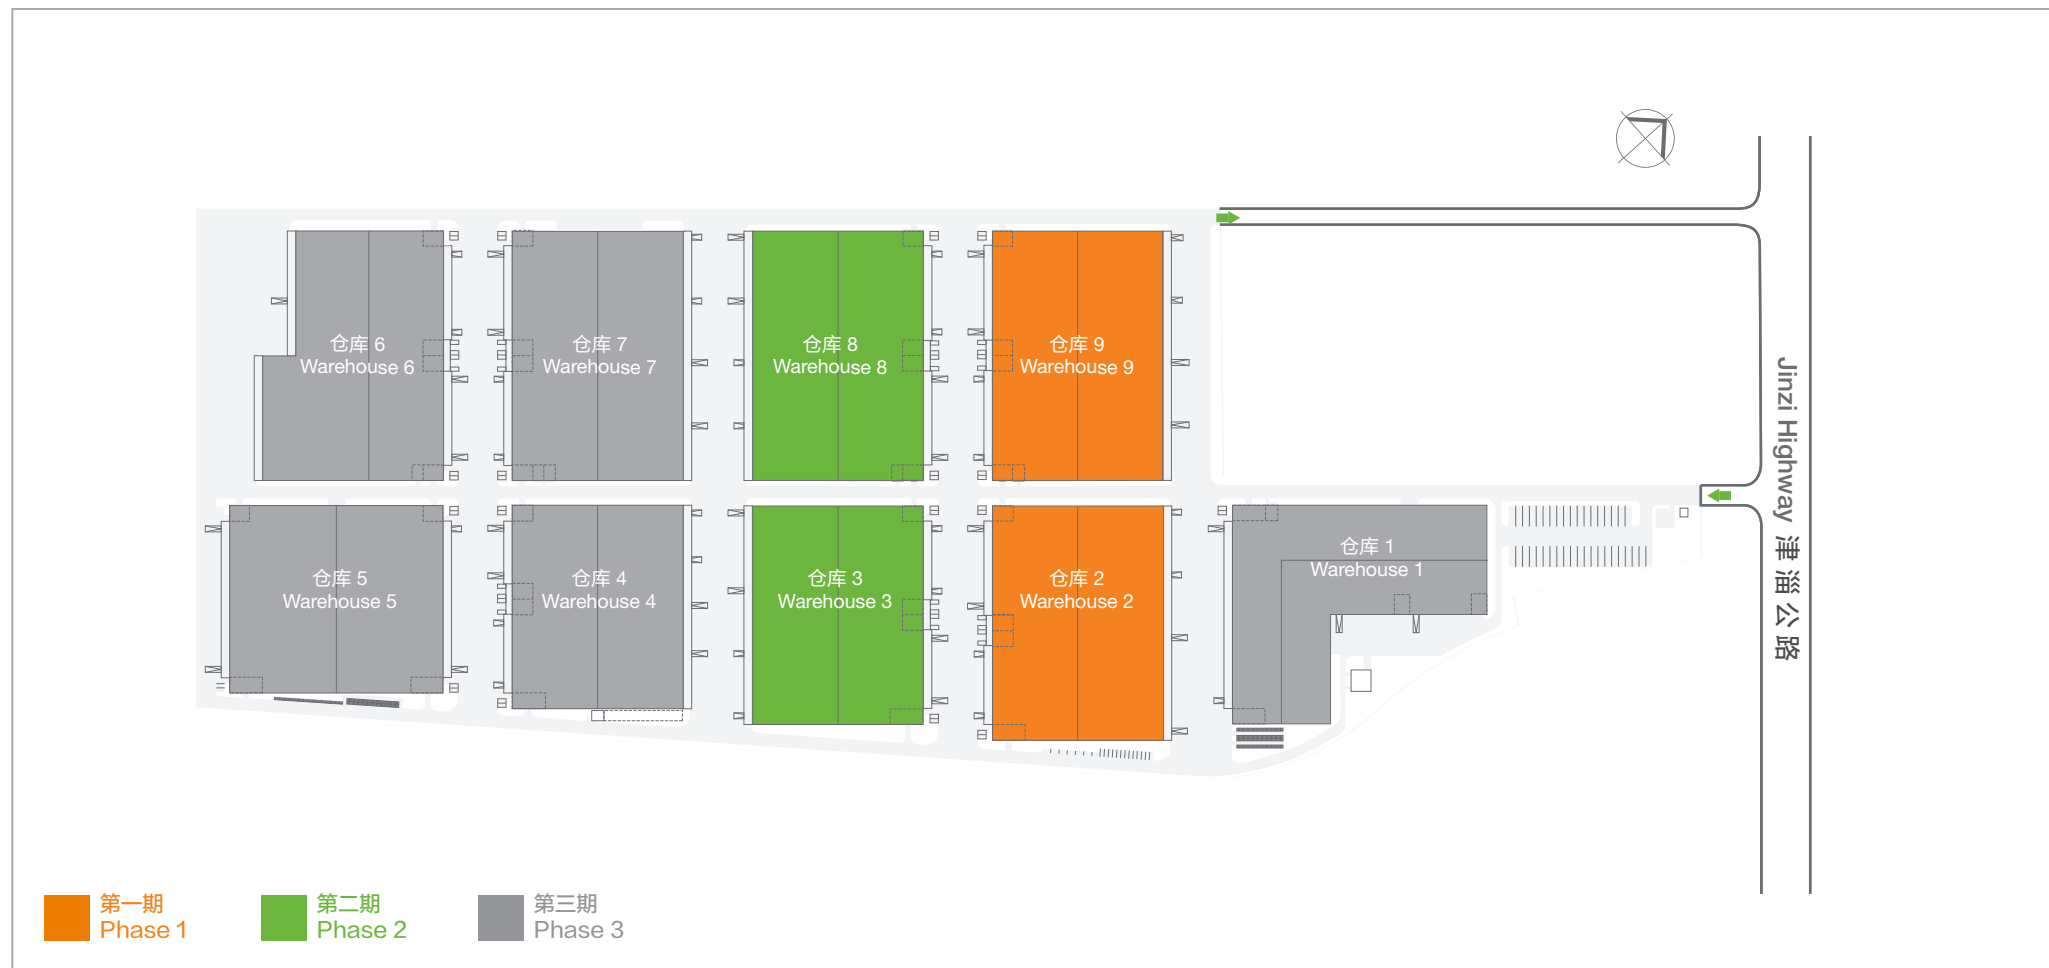

嘉民西青物流中心+

GOODMAN XIQING LOGISTICS PARK

平面图 SITE PLAN

免责声明 Disclaimer

本文件系由嘉民集团（包括嘉民亚洲有限公司，嘉民管理咨询（北京）有限公司，嘉民管理咨询（上海）有限公司，嘉民中国有限公司，嘉民日本有限公司及其关联公司）出具。其内容仅供一般参考，并不应作为投资意见、证券投资意见或专业意见被援引、使用或依赖。在做任何有关投资或理财需求的决定前，请征询独立专业意见。过去之表现不应视为未来业绩之参考。本文件并非对认购或购买证券或其他金融产品的要约或邀请。对于在美国或任何司法管辖区且依据其法律或法规限制或禁止从事证券出售要约活动的，本文件并不构成证券出售之要约。This document has been prepared by Goodman Group (which includes Goodman Asia Limited, Goodman Management Consulting (Beijing) Co., Limited, Goodman Management Consulting (Shanghai) Co., Limited, Goodman China Limited, Goodman Japan Limited and their affiliates). The information in this document is for general information only. It is not intended as investment, securities or professional advice and must not be relied upon as such. You should obtain independent professional advice prior to making any decisions relating to your investment or financial needs. Past performance is no indication of future performance. This document is not an offer or invitation for subscription or purchase of securities or other financial products. It does not constitute an offer of securities for sale in the United States or any other jurisdiction where such an action may be restricted or prohibited by law or regulation.