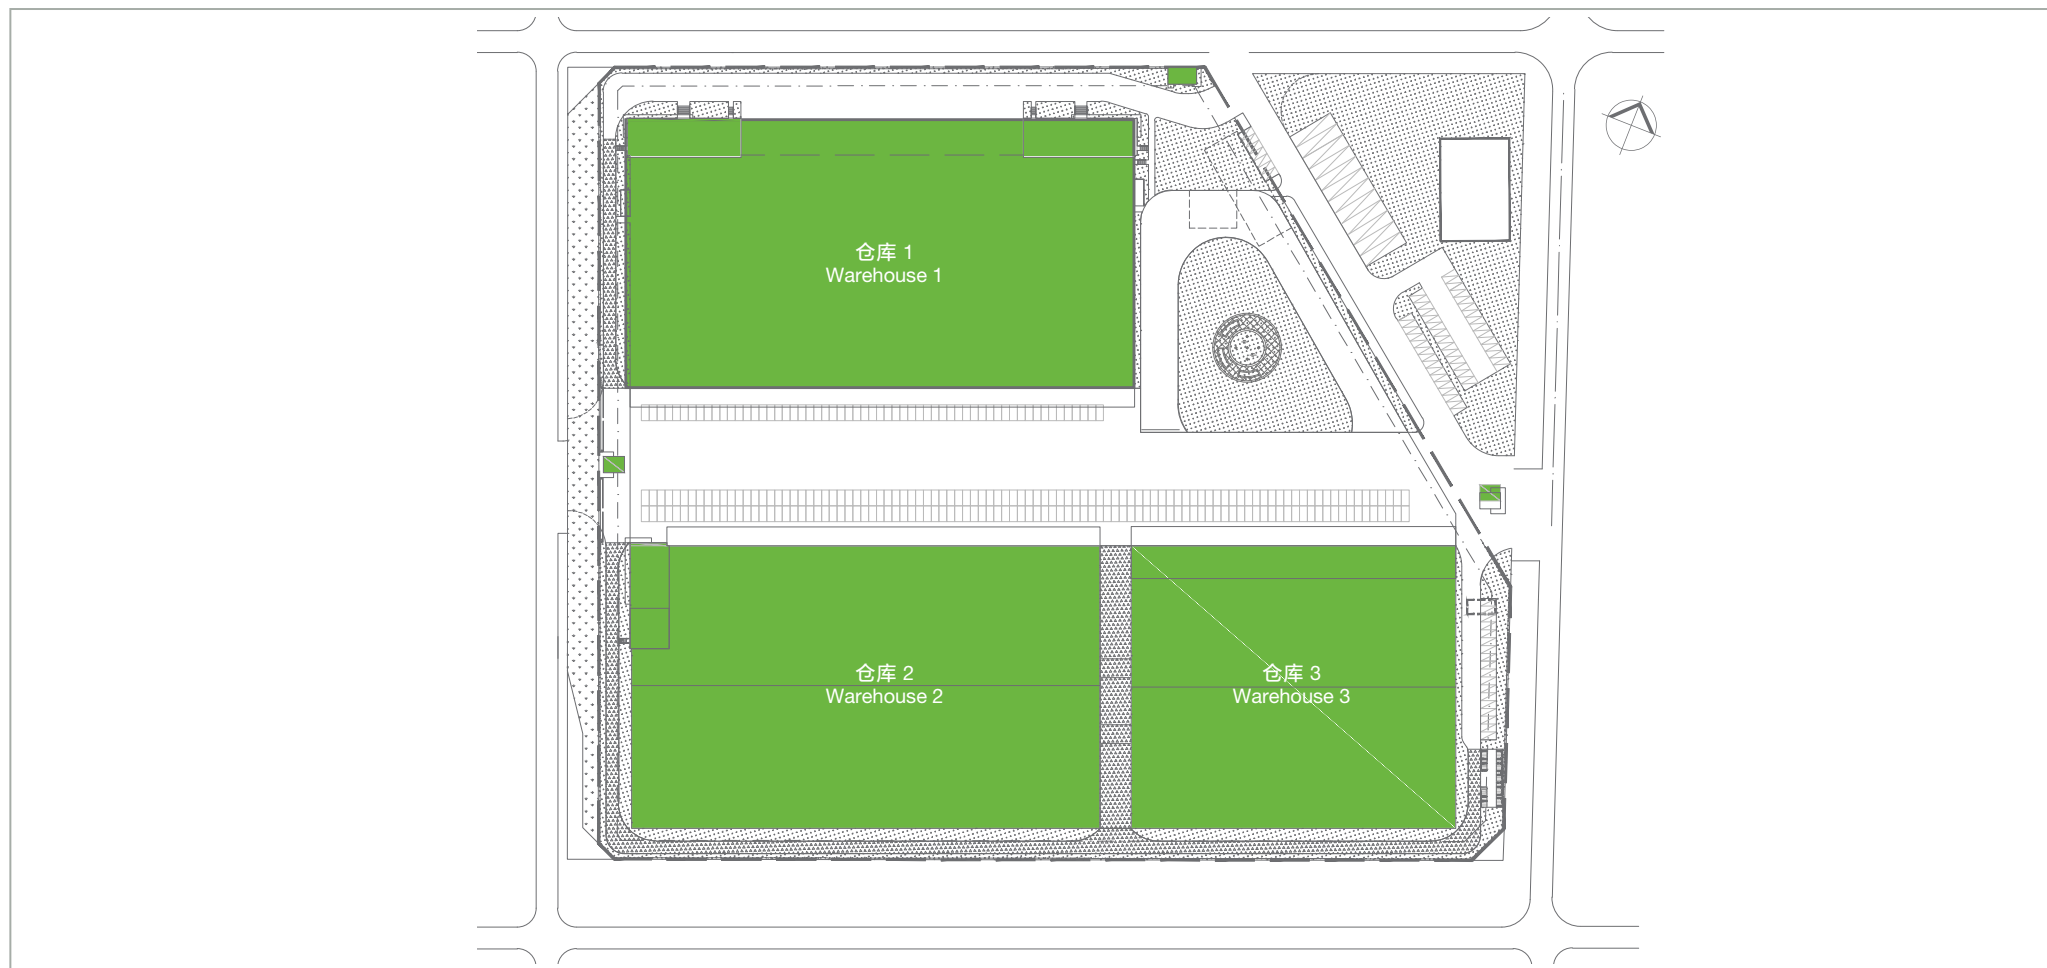

嘉民北京机场北物流中心+

GOODMAN BEIJING NORTHGATE LOGISTICS CENTRE

平面图 SITE PLAN

免责声明 Disclaimer

本文件系由嘉民集团（包括嘉民亚洲有限公司，嘉民管理咨询（北京）有限公司，嘉民管理咨询（上海）有限公司，嘉民中国有限公司，嘉民日本有限公司及其关联公司）出具。其内容仅供一般参考，并不应作为投资意见、证券投资意见或专业意见被援引、使用或依赖。在做任何有关投资或理财需求的决定前，请征询独立专业意见。过去之表现不应视为未来业绩之参考。本文件并非对认购或购买证券或其他金融产品的要约或邀请。对于在美国或任何司法管辖区且依据其法律或法规限制或禁止从事证券出售要约活动的，本文件并不构成证券出售之要约。This document has been prepared by Goodman Group (which includes Goodman Asia Limited, Goodman Management Consulting (Beijing) Co., Limited, Goodman Management Consulting (Shanghai) Co., Limited, Goodman China Limited, Goodman Japan Limited and their affiliates). The information in this document is for general information only. It is not intended as investment, securities or professional advice and must not be relied upon as such. You should obtain independent professional advice prior to making any decisions relating to your investment or financial needs. Past performance is no indication of future performance. This document is not an offer or invitation for subscription or purchase of securities or other financial products. It does not constitute an offer of securities for sale in the United States or any other jurisdiction where such an action may be restricted or prohibited by law or regulation.