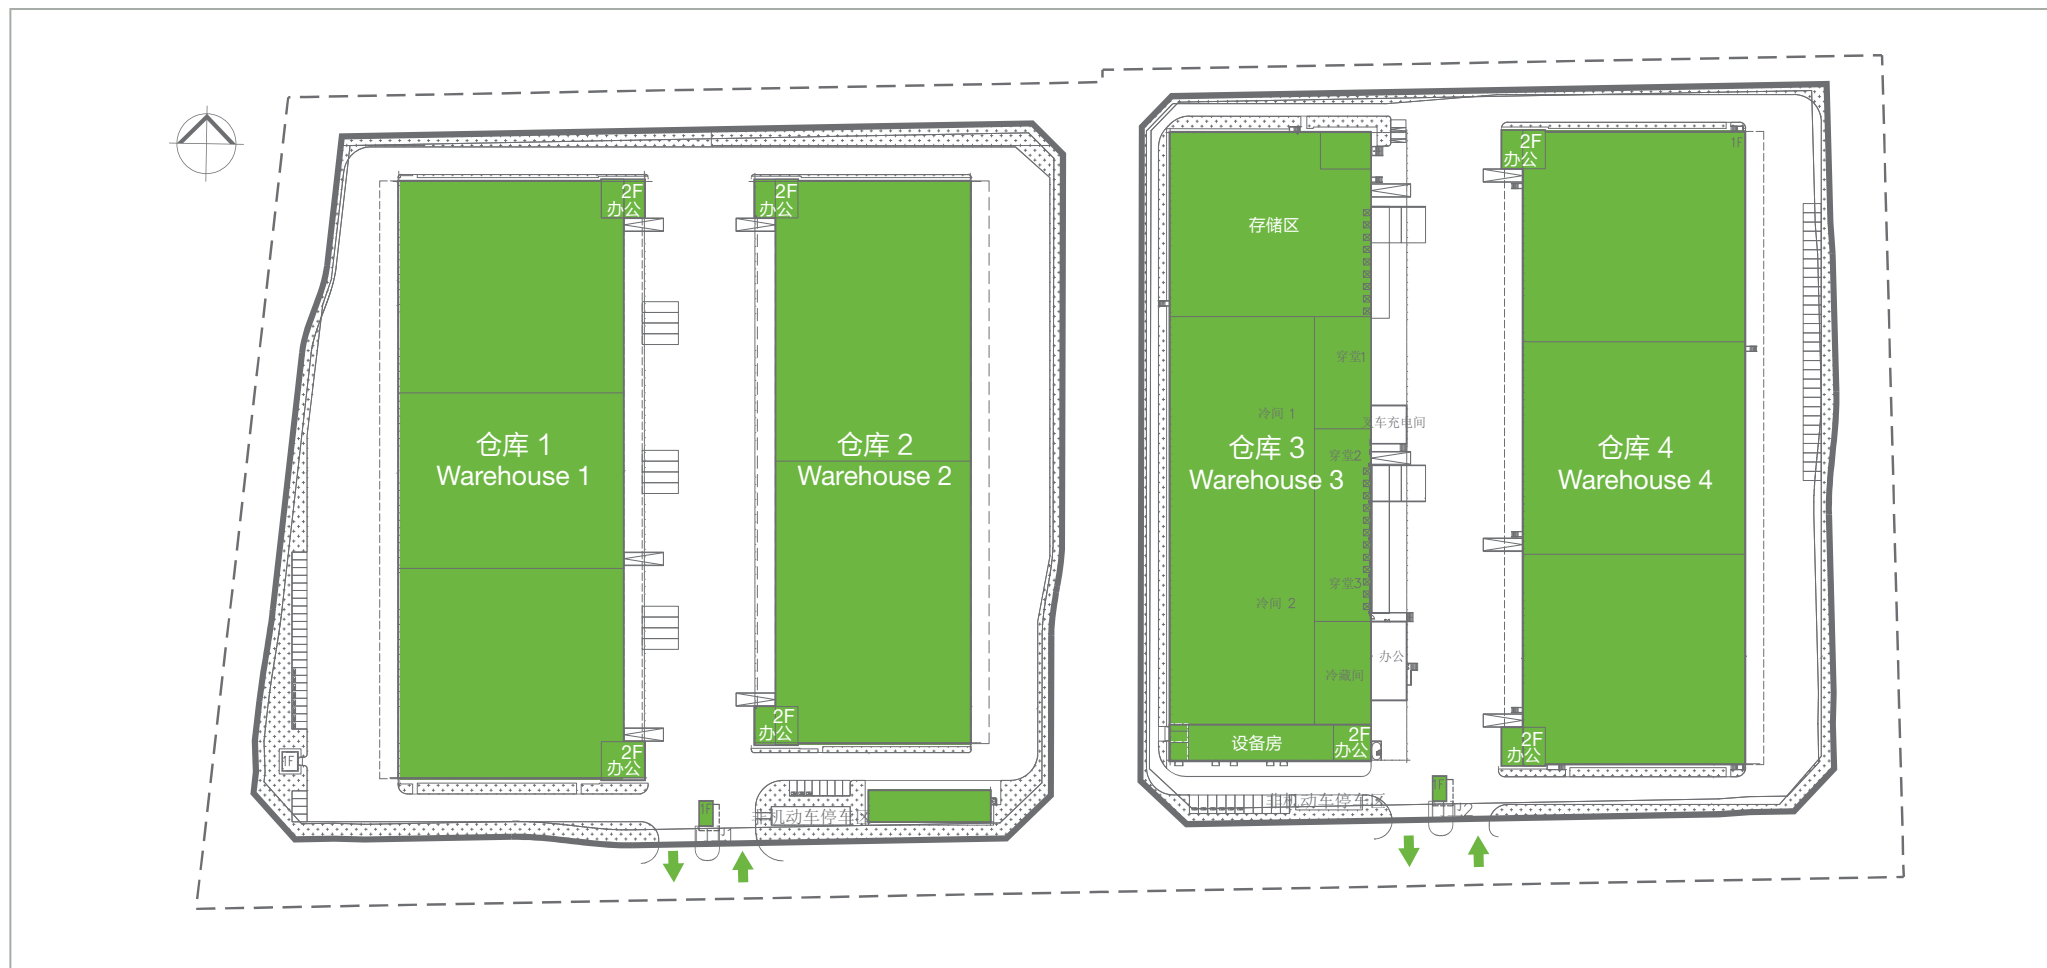

嘉民重庆空港物流中心 (南) +

GOODMAN CHONGQING AIRPORT LOGISTICS PARK SOUTH

嘉民
Goodman

平面图 SITE PLAN

免责声明 Disclaimer

本文件系由嘉民集团（包括嘉民亚洲有限公司，嘉民管理咨询（北京）有限公司，嘉民管理咨询（上海）有限公司，嘉民中国有限公司，嘉民日本有限公司及其关联公司）出具。其内容仅供一般参考，并不应作为投资意见、证券投资建议或专业意见被援引、使用或依赖。在做任何有关投资或理财需求的决定前，请征询独立专业意见。过去之表现不应视为未来业绩之参考。本文件并非对认购或购买证券或其他金融产品的要约或邀请。对于在美国或任何司法管辖区且依据其法律或法规限制或禁止从事证券出售要约活动的，本文件并不构成证券出售之要约。This document has been prepared by Goodman Group (which includes Goodman Asia Limited, Goodman Management Consulting (Beijing) Co., Limited, Goodman Management Consulting (Shanghai) Co., Limited, Goodman China Limited, Goodman Japan Limited and their affiliates). The information in this document is for general information only. It is not intended as investment, securities or professional advice and must not be relied upon as such. You should obtain independent professional advice prior to making any decisions relating to your investment or financial needs. Past performance is no indication of future performance. This document is not an offer or invitation for subscription or purchase of securities or other financial products. It does not constitute an offer of securities for sale in the United States or any other jurisdiction where such an action may be restricted or prohibited by law or regulation.